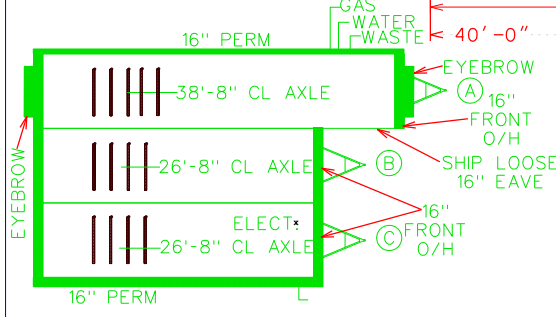

(A UNIT)

(B UNIT)

(C UNIT)

FRONT

LEGEND

- = DBL SPOT LIGHT
- = CAN LITE
- = REINFORCED J-BOX
- = PULL WIRE

**HALLMARK**  
 25525 Redlands Blvd.  
 Loma Linda, CA 92354  
 (909) 796-2561

Title: **PRODUCTION FLOOR PLAN**

New Structural  
 Scale: 3/16" = 1'-0"

Drawn By: JO  
 Date: 01-07-08

Rev # M  
 Rev Date: 06-10-08

Model: 6" EXTERIOR WALL

0-30472  
 40-1767  
 SERIAL # 10631