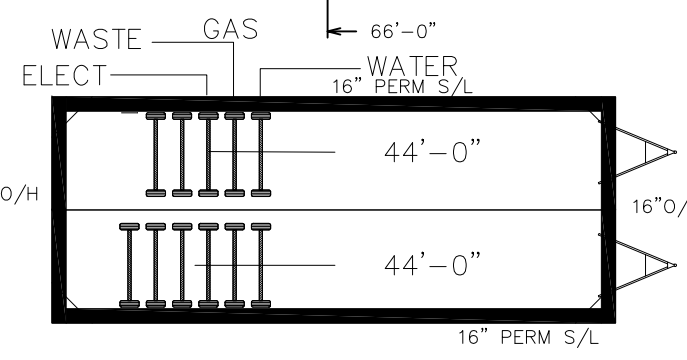

1
5
6
7
8
9
13
21

FRONT
TURLEA - 0-32144

SWITCH	J-BOX REINF. J-BOX	THERMOSTAT	CEILING LIGHT	HOSE BIB	FLOOR REGISTER	LEGEND	HALLMARK	Title: PRODUCTION FLOORPLAN	Drawn By: MB	Rev # -	Model: 31-1796
CAN LIGHT	15 AMP RECEPT	SMOKE & CARBON DET.	PENDANT LIGHT	SOLA-TUBE	AIR RETURN						
PULL WIRE	20 AMP RECEPT	SMOKE DET.	WALL LIGHT	PLANT SHELF	DRYER VENT THRU WALL / VENT THRU FLOOR						