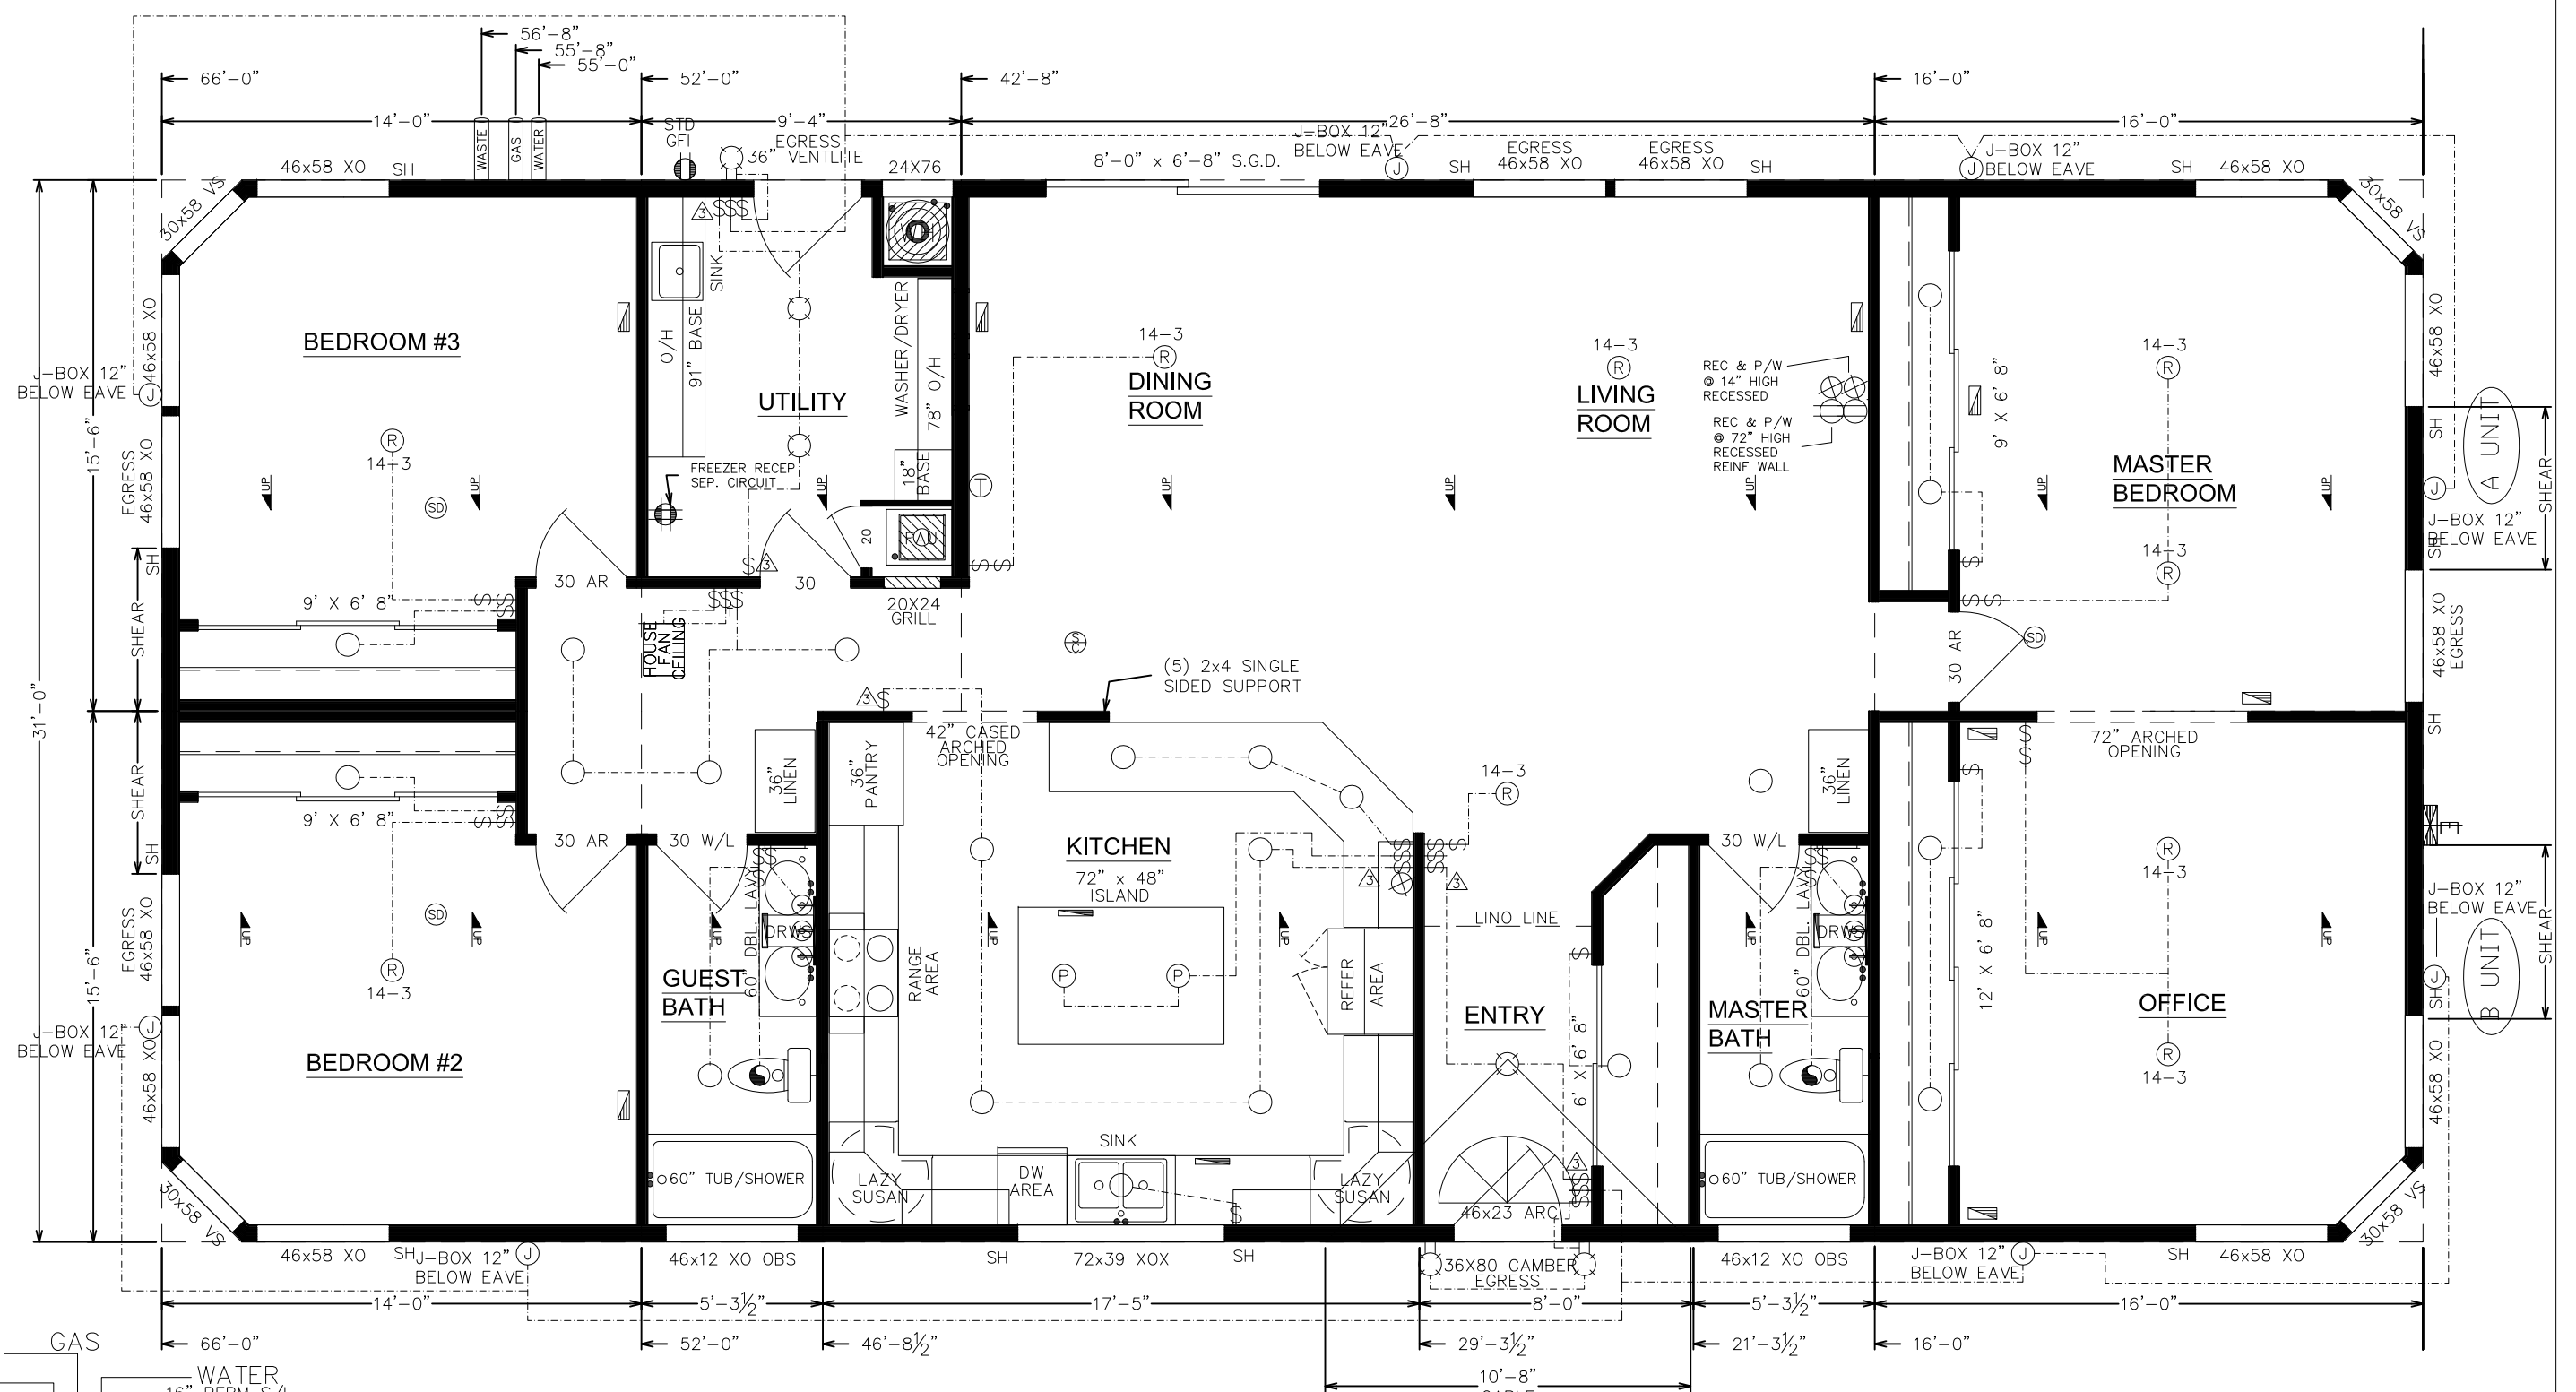

1
5
6
7
8
9
13
21

FRONT
TURLEA - 0-32144

SWITCH	J-BOX REINF. J-BOX	THERMOSTAT	CEILING LIGHT	HOSE BIB	FLOOR REGISTER	LEGEND	HALLMARK	Title: PRODUCTION FLOORPLAN	Drawn By: MB	Rev # -	Model: 31-1796
CAN LIGHT	15 AMP RECEPT	SMOKE & CARBON DET.	PENDANT LIGHT	SOLA-TUBE	AIR RETURN						
PULL WIRE	20 AMP RECEPT	SMOKE DET.	WALL LIGHT	PLANT SHELF	DRYER VENT THRU WALL / VENT THRU FLOOR						